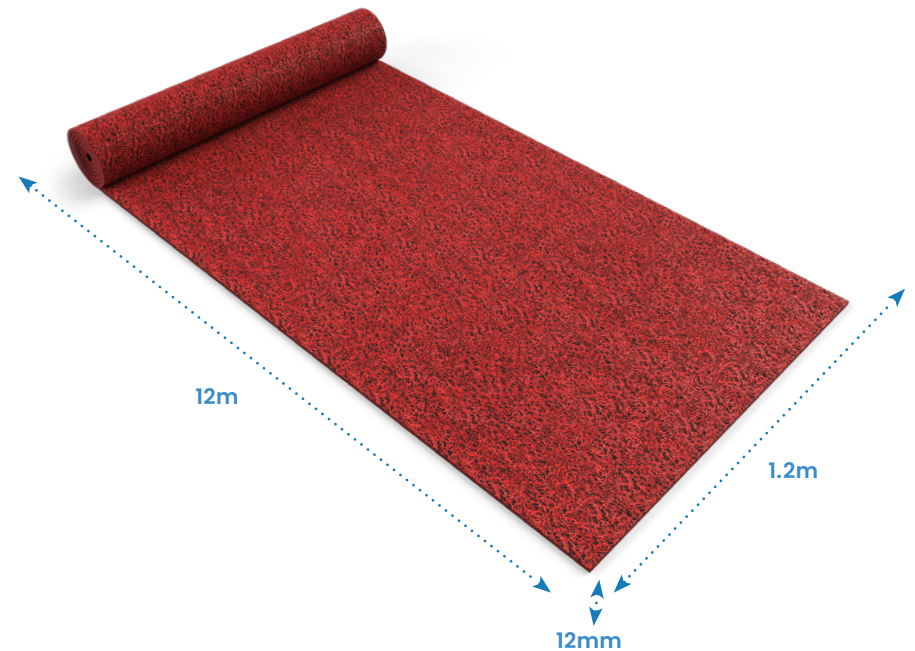

## Spaghetti PVC Site Walkway Mat

Ensure safety and reliability with the Spaghetti PVC Site Walkway Mat – the ultimate solution for high-traffic areas that require both practicality and durability.

Whether you're in construction, industrial settings, or any high-impact zone, this mat provides the protection and ease of maintenance you need. A single line can be rolled out in under 5 minutes and only requires 2 people to install, which can be easily cut down to size with a Stanley knife for a custom fit.

Available currently in Yellow, Red, Green & Grey

Anti-Slip Surface

## Key Features

- Heavy-duty PVC Construction
- UV Protection – Prevents discolouration
- Reversible Design
- Eliminates puddles by ensuring water and dirt drain away
- Easy to Trim – Cut to size on-site
- Anti-slip Surface – Provides traction and safety, even in wet or hazardous conditions.
- Other colours available on request