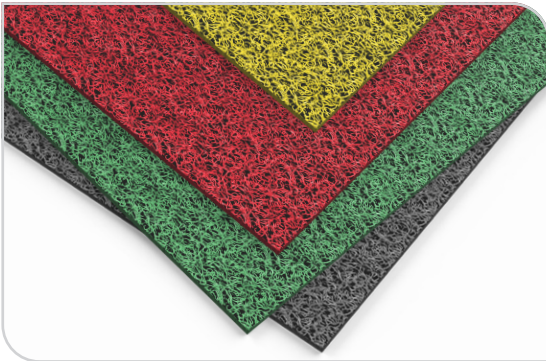

## Spaghetti PVC Site Walkway Mat

---

Specification Sheet  
GPS230935

11/03/25

**safesite**<sup>®</sup>  
F A C I L I T I E S

## Spaghetti PVC Site Walkway Mat

Ensure safety and reliability with the Spaghetti PVC Site Walkway Mat – the ultimate solution for high-traffic areas that require both practicality and durability.

Whether you're in construction, industrial settings, or any high-impact zone, this mat provides the protection and ease of maintenance you need. A single line can be rolled out in under 5 minutes and only requires 2 people to install, which can be easily cut down to size with a Stanley knife for a custom fit.

Available currently in Yellow, Red, Green & Grey

Anti-Slip Surface

## Key Features

- Heavy-duty PVC Construction
- UV Protection – Prevents discolouration
- Reversible Design
- Eliminates puddles by ensuring water and dirt drain away
- Easy to Trim – Cut to size on-site
- Anti-slip Surface – Provides traction and safety, even in wet or hazardous conditions.
- Other colours available on request